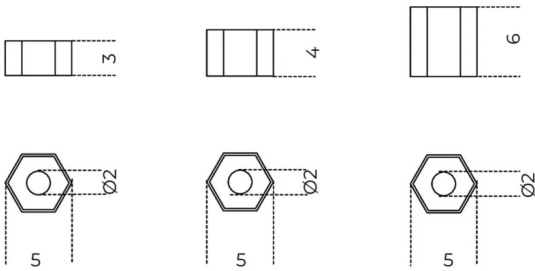


Candle Holder Hexagonal

Studio G&R
2014

Hexagonal candle holders in solid bright brass outside and opaque brass inside. Set of three.

Cm (L x P x H)
5 x 5 x

Inches (L x P x H)
2 x 2 x NaN

Finishes

Metal

Bright brass